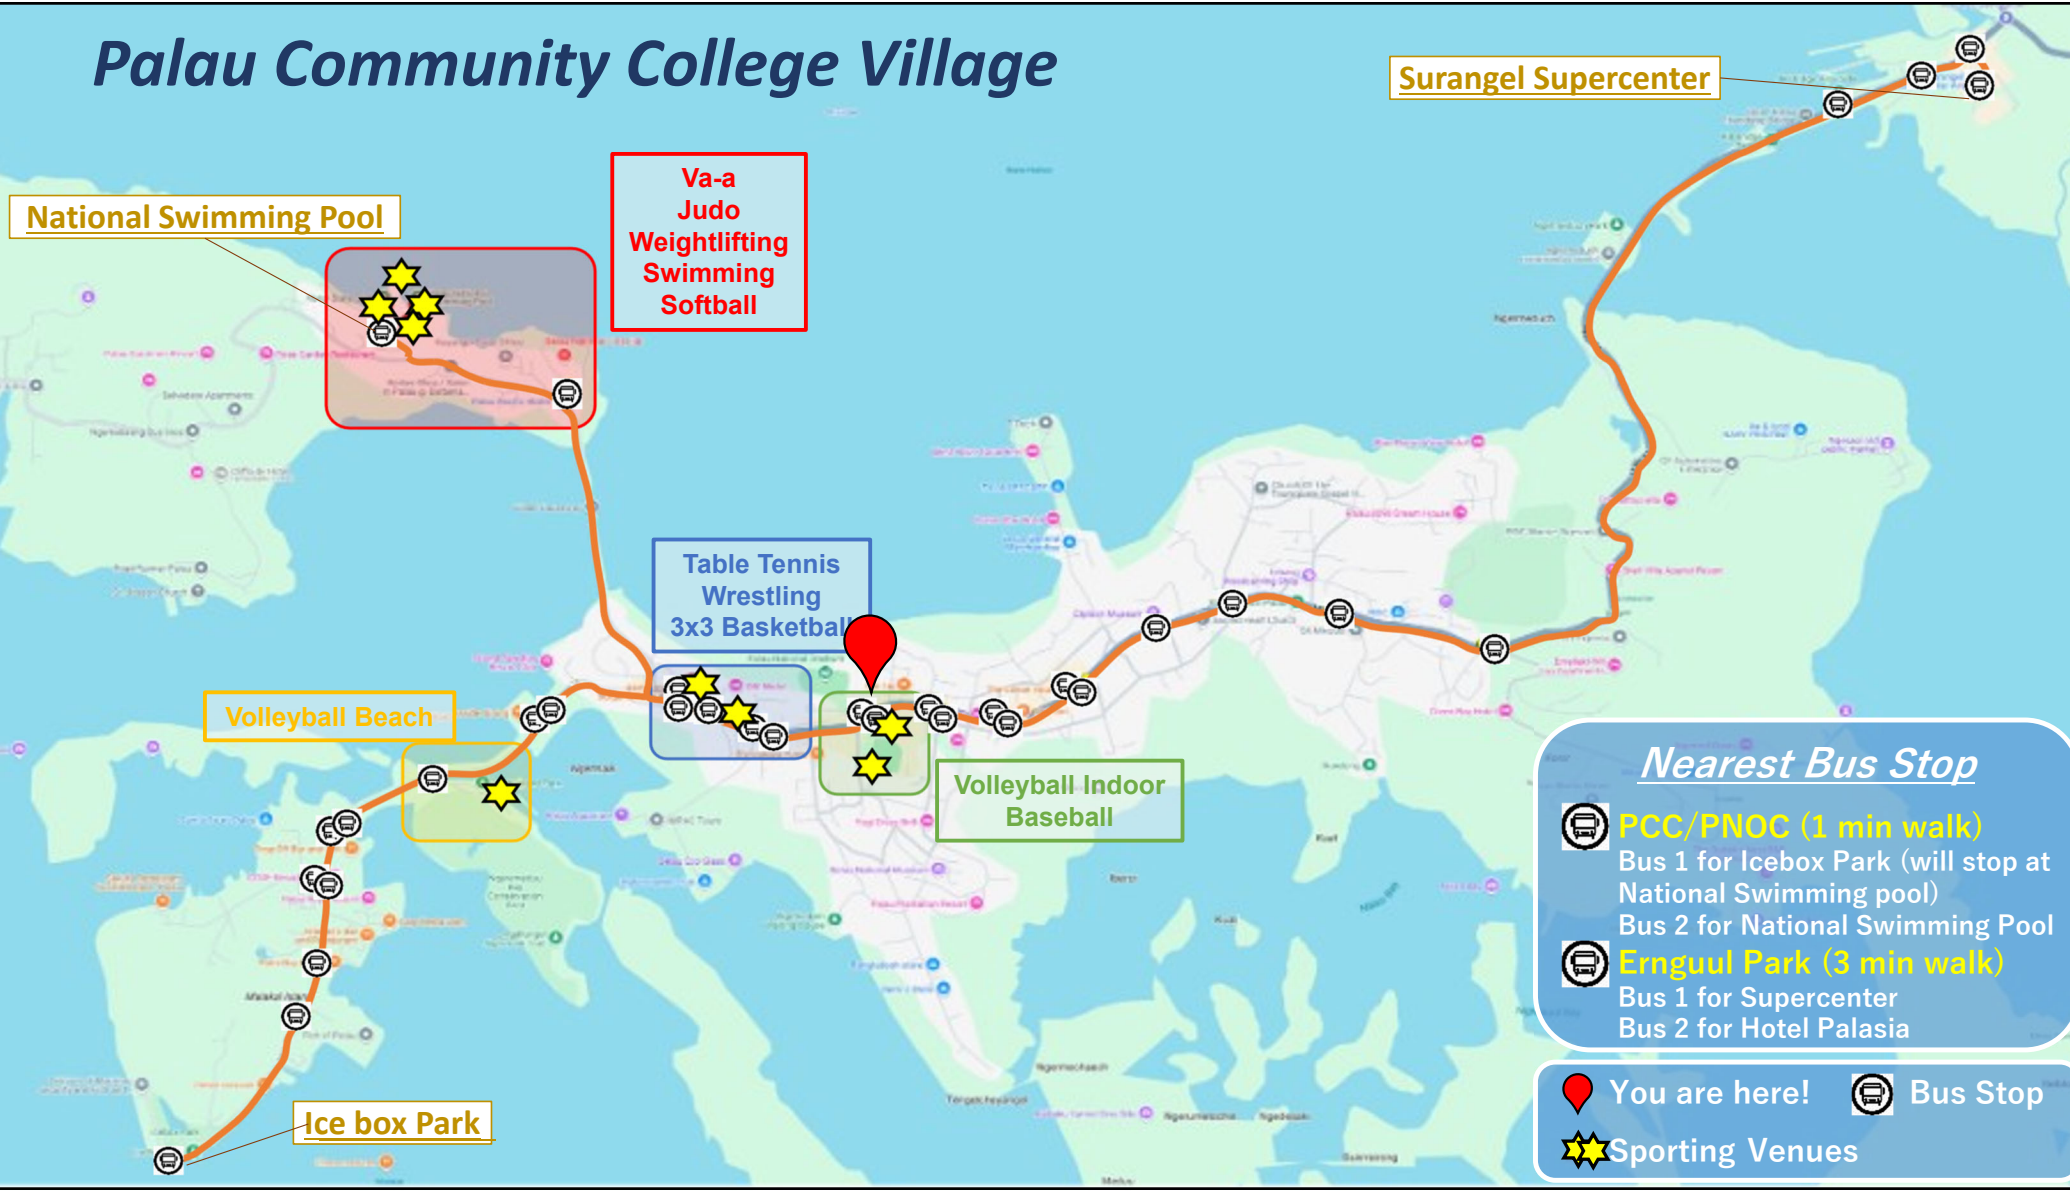

# Palau Community College Village

**Nearest Bus Stop**

- PCC/PNOC (1 min walk)**  
Bus 1 for Icebox Park (will stop at National Swimming pool)  
Bus 2 for National Swimming Pool
- Ernguul Park (3 min walk)**  
Bus 1 for Supercenter  
Bus 2 for Hotel Palasia