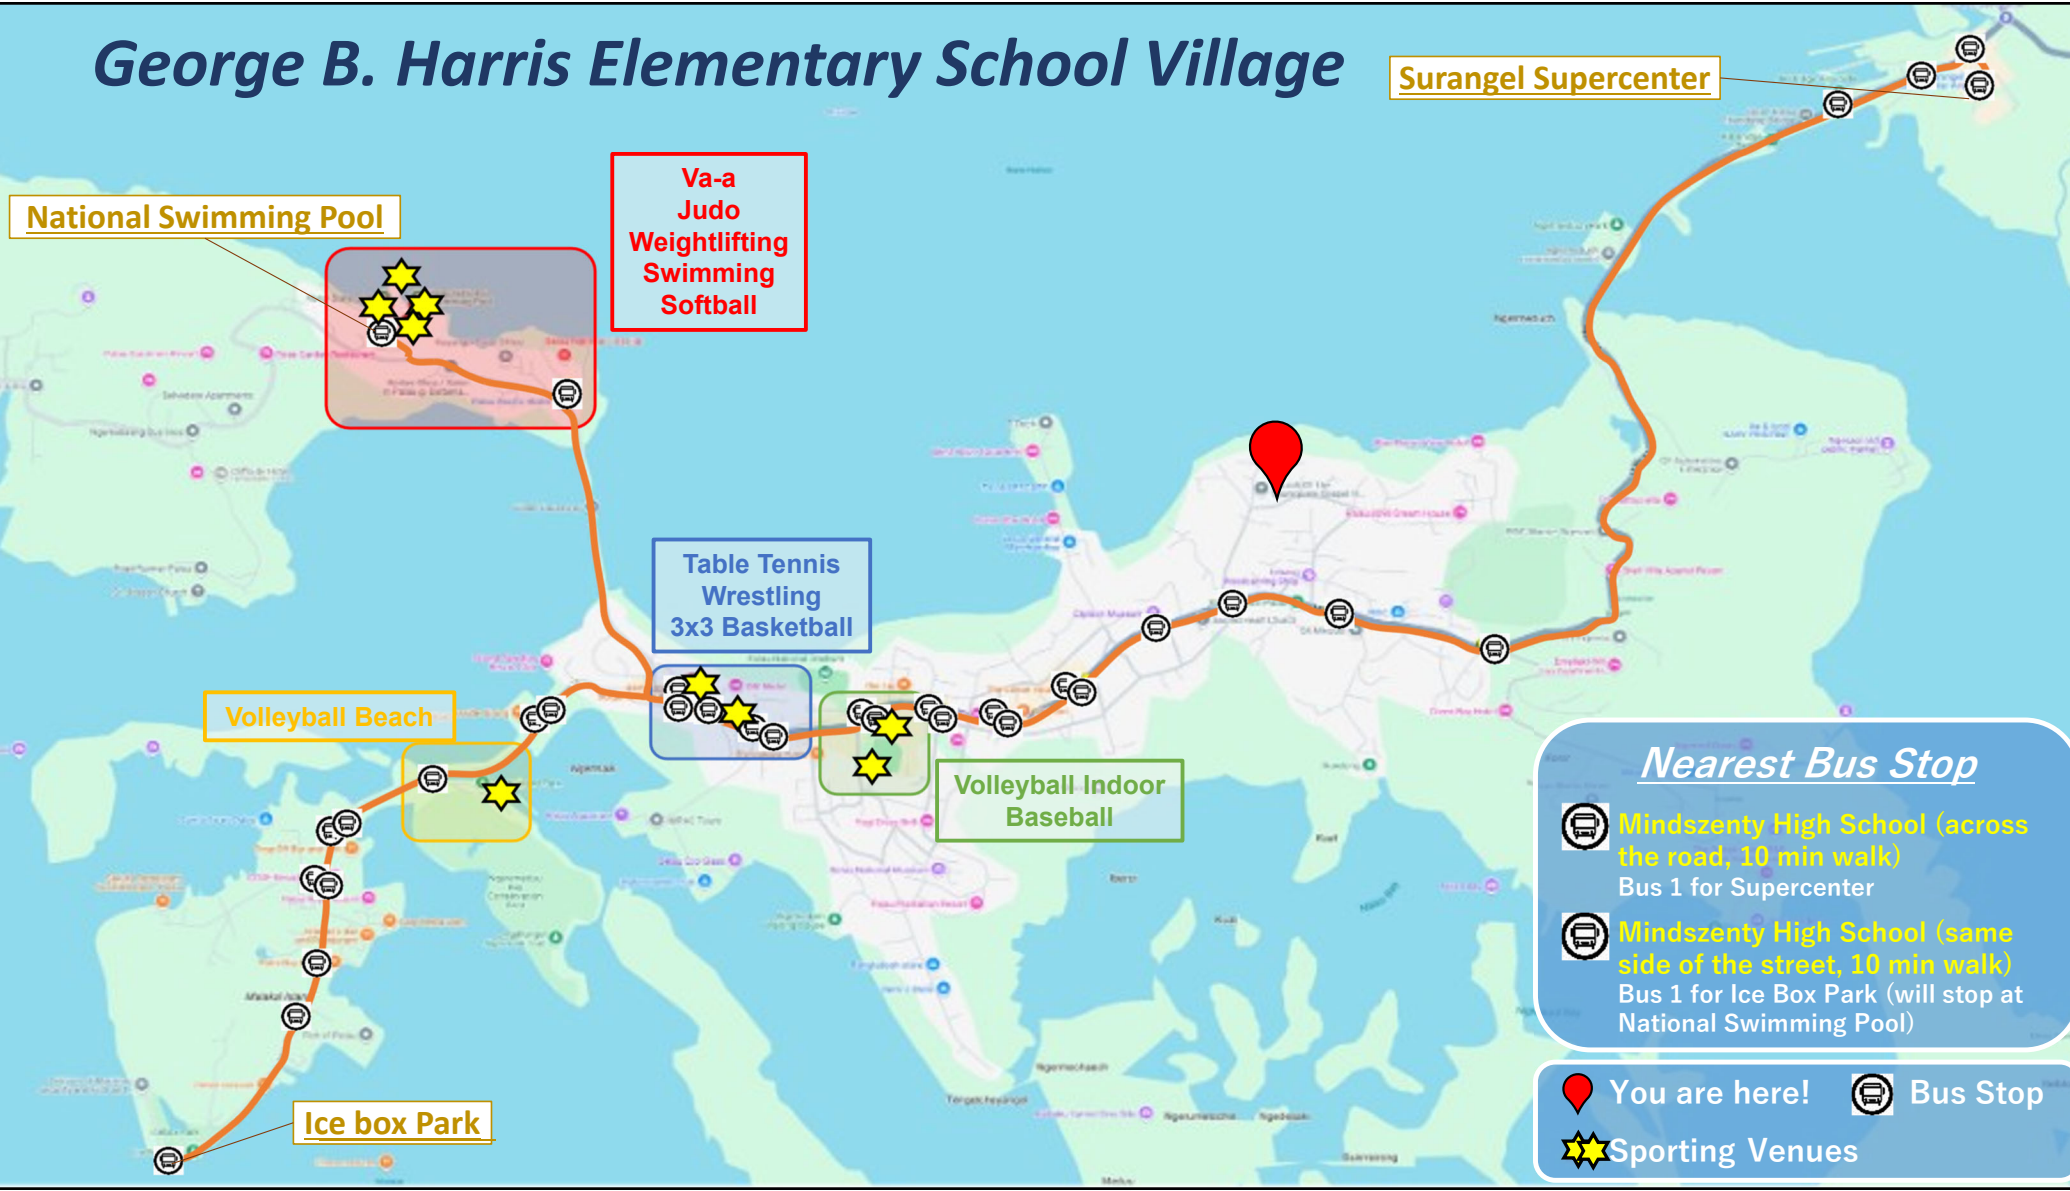

SCAN ME FOR DIGITAL MAP

George B. Harris Elementary School Village

Unlimited Bus Passes available for purchase at these spots:

1. Bureau of Tourism Office, One Stop Shop Bldg., 1st Floor Left Wing
2. Palau Visitors Authority
3. Ernguol Park Information Booth

For more information, please call us at 488-8699 or 775-1443.