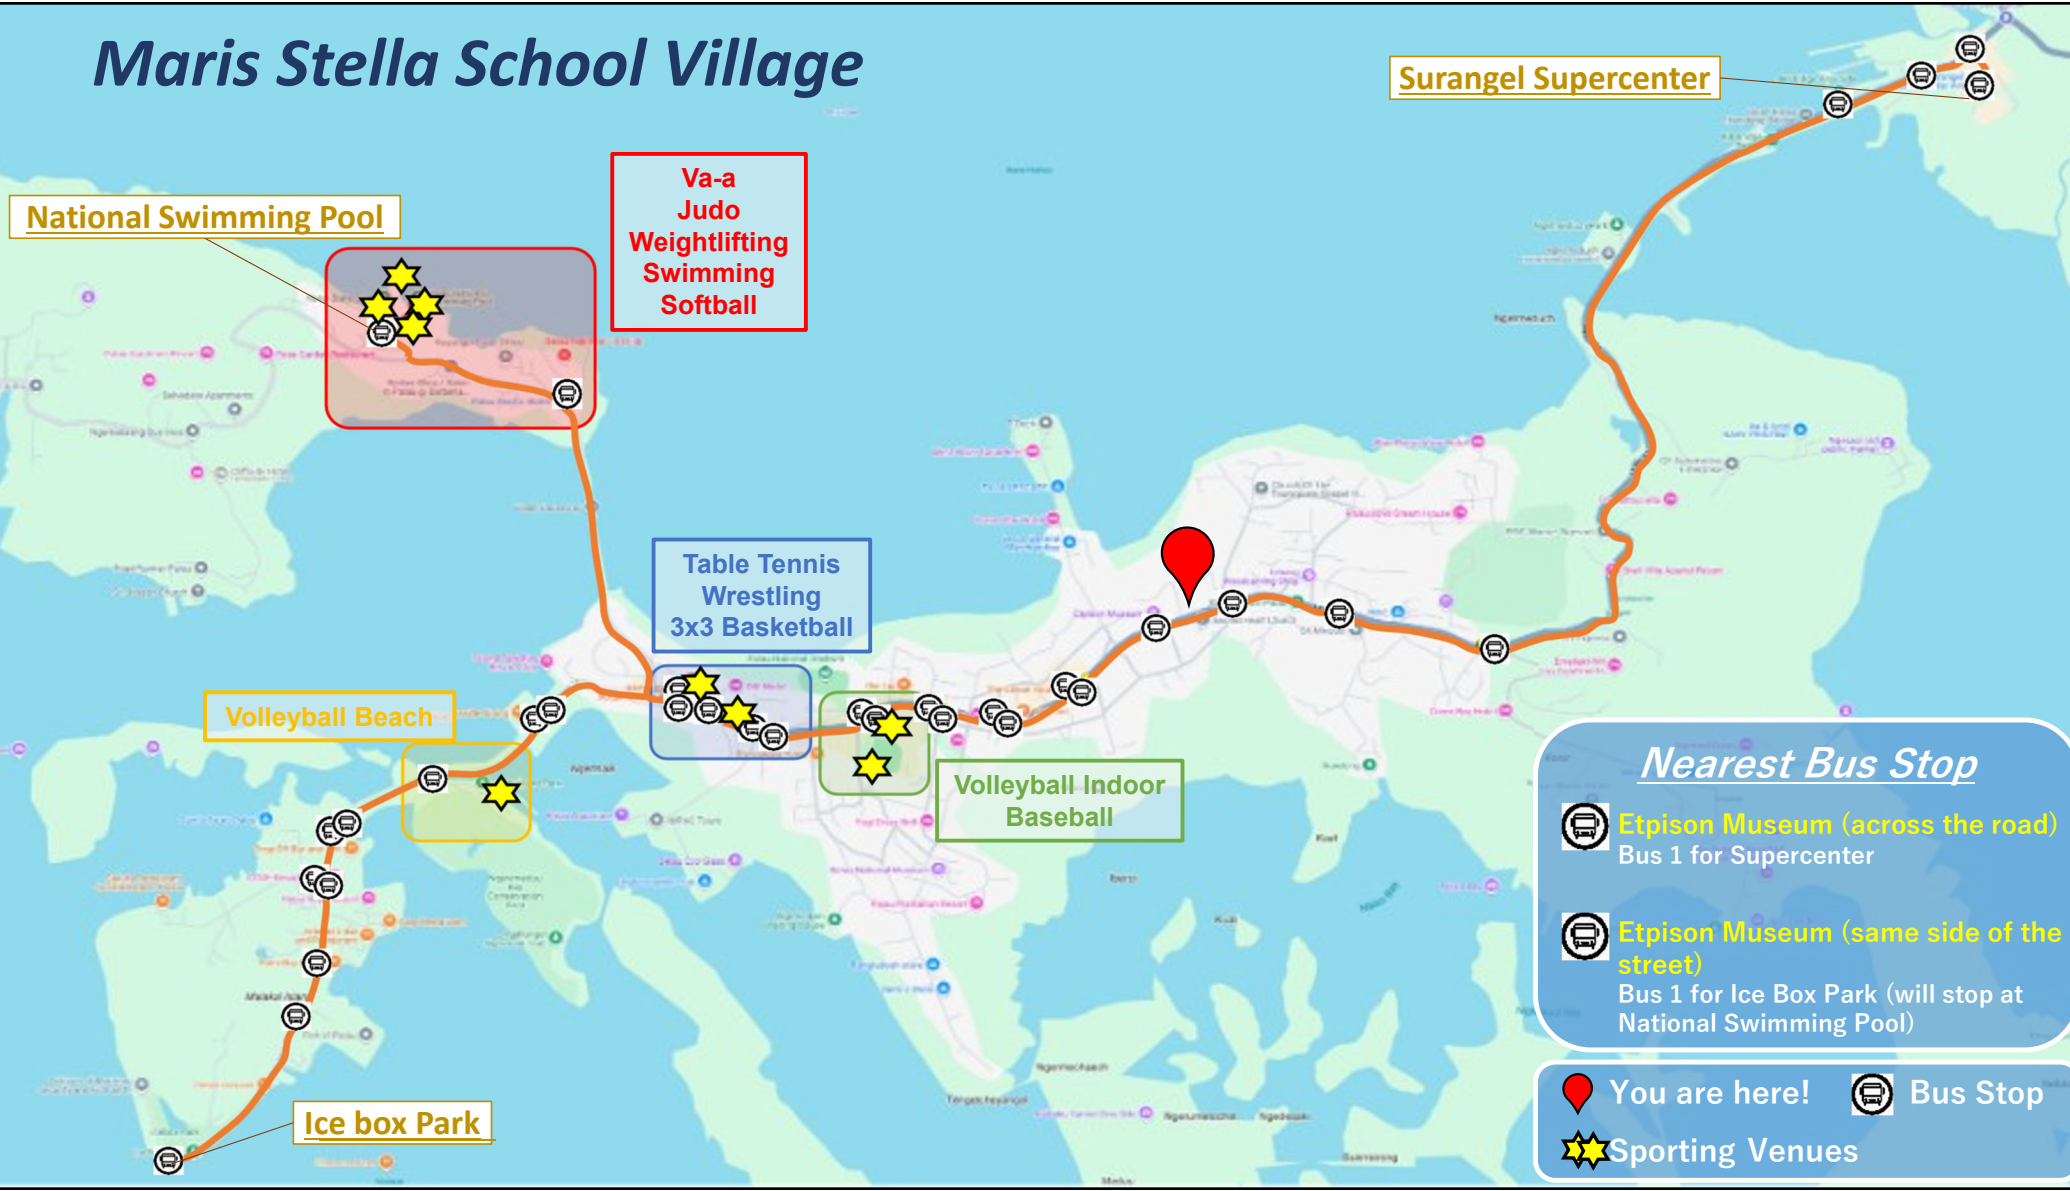

SCAN ME FOR DIGITAL MAP

Maris Stella School Village

Unlimited Bus Passes available for purchase at these spots:

1. Bureau of Tourism Office, One Stop Shop Bldg., 1st Floor Left Wing
2. Palau Visitors Authority
3. Ernguol Park Information Booth

For more information, please call us at 488-8699 or 775-1443.